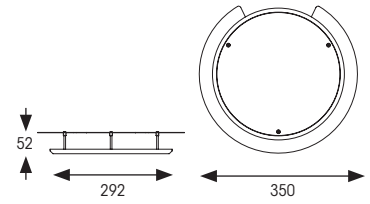

Fitted with
Comfort Downlight

Kit uninstalled

Fitted with
Vantage Downlight

CODE	DESCRIPTION	IP	IK
AARXDLK/1	Downlight Anti-Ligature Kit	IP20	IK10